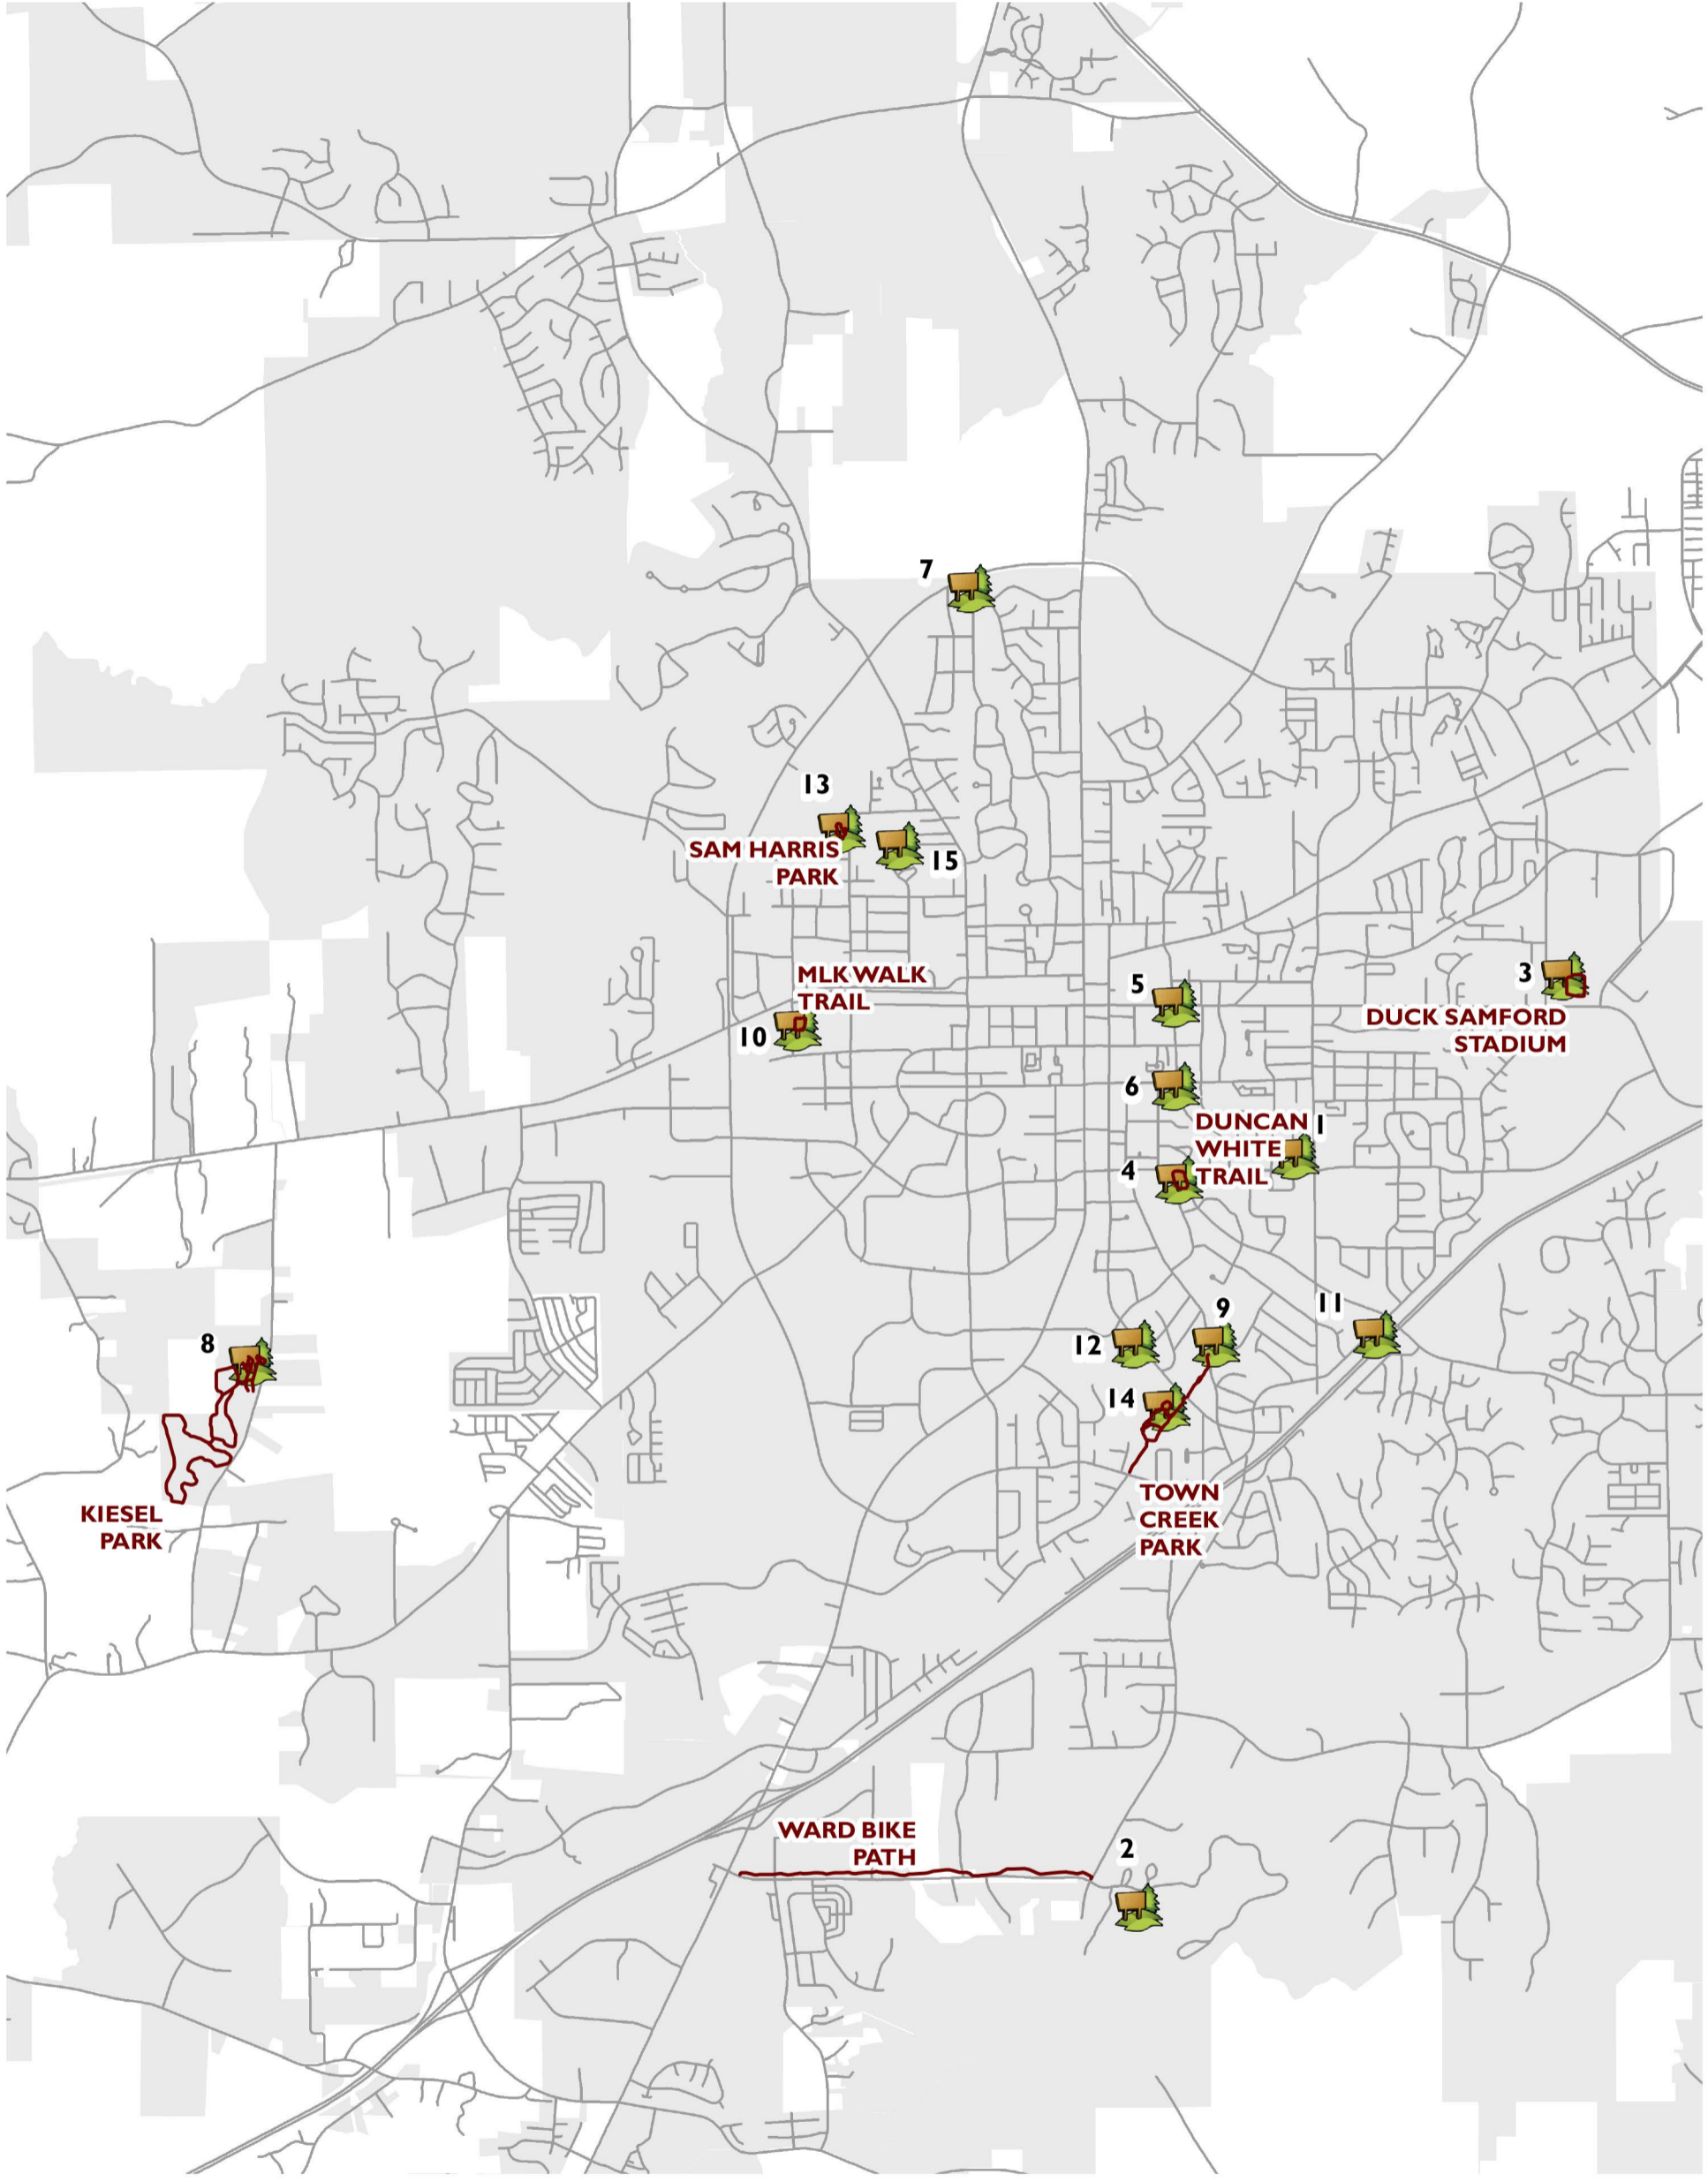

Walking Trails

- | | | |
|---------------------------------------|------------------------------|------------------------|
| 1 - Bowden Park | 6 - Graham McTeer Park | 11 - Moore's Mill Park |
| 2 - Charlotte & Curtis Ward Bike Path | 7 - Hickory Dickory Park | 12 - Salmon Park |
| 3 - Duck Samford Stadium | 8 - Kiesel Park | 13 - Sam Harris Park |
| 4 - Dumas Drive Trail | 9 - Margie Piper Bailey Park | 14 - Town Creek Park |
| 5 - Felton Little Park | 10 - Martin Luther King Park | 15 - Westview Park |

— Walking Trail
 Park
 — Street
 City Limits

0 0.5 1 2
 Miles

The City of Auburn, Alabama does not guarantee or warrant the accuracy of this map or any information contained herein. Information may contain errors and should be verified by an appropriately qualified, licensed and independent professional.